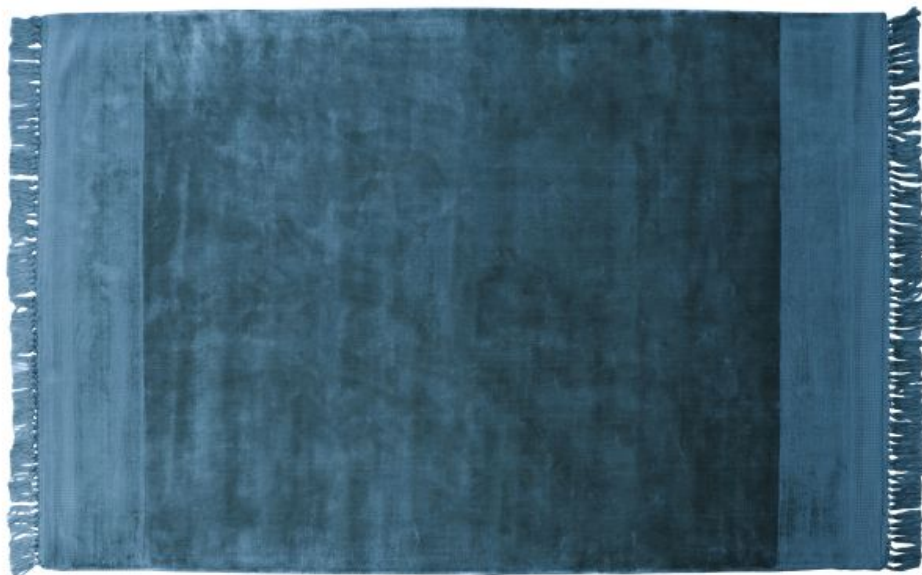

801121-P

SWEEP RUG PETROL 170x240CM

Color finish	petrol
--------------	--------

Packages	1
----------	---

Country of origin	IN
-------------------	----

Additional description

Atmospheric rug
Trendy petrol hue (80% viscose/20% cotton)
Not suitable for heated floors
H 1 x W 170 x D 240 cm

The Sweep rug from the collection of Dutch brand BePureHome is soft and comfortable on your feet and gives a warm atmosphere and good base to any room. The Sweep rug is made of a combination fabric (80% viscose/20% cotton). The underside of the Sweep rug is made of cotton, which is not breathable. Therefore, it is not recommended to place the rug on floors that can be heated.