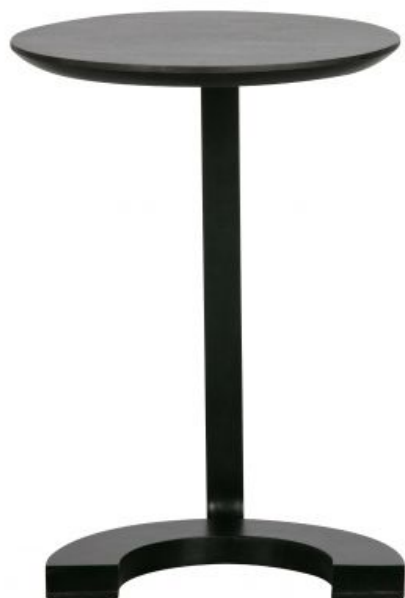

377224-Z

FLOOR SIDETABLE WOOD/METAL BLACK

wood

EAN 8714713133437

Dimensions 57x39x39

Material metal/wood

Color finish black

Additional description

Narrow side table with semi-circular leg
Mango wood top with matt black finish
Metal frame with black powder coating
H 57 x W 39 x D 39 cm

This slim side table Floor is from the collection of the Dutch brand WOOD. The round table top is made from strong mango wood with a matt black coating. This coating ensures that the table top is protected against scratches, dirt and stains. The metal frame slopes slightly towards the floor and has a semi-circular base. The subtle Floor side table can easily be slid next to the sofa, with your drink and magazine within reach.

The Floor side table has a height of 57 cm. The table top has a diameter of 39 cm. Floor weighs a small 4 KG and has a carrying capacity of 5 KG. To protect the floor, place felt glides on the underside....