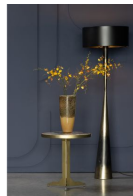

## CUTE COFFEE TABLE MARBLE

Packages

1

Country of origin

IN

### Additional description

Luxury side table with golden touch  
Round, white marble top  
Metal frame with antique brass coating  
H 51 x ø 45 cm

This slender Cute side table is a real eye-catcher. Cute is part of the collection of the Dutch brand BePureHome. Cute has a classic marble top with the basic colour white and dark veins. The metal frame of Cute shimmers in the sunlight through the antique brass finish. This golden look not only looks beautiful, but also ensures that the frame is protected against scratches and stains.

The Cute side table has a height of 51 cm. The marble top is ø 44,5 cm and 2 cm high. The edge around the top is 3 cm high, the extra centimetre is on the bottom, and the frame is 0.5 cm thick. The leg is 45 cm high and 35 cm at its widest point. The leg consists of a frame of 3 plates, each with a width of 4 cm.