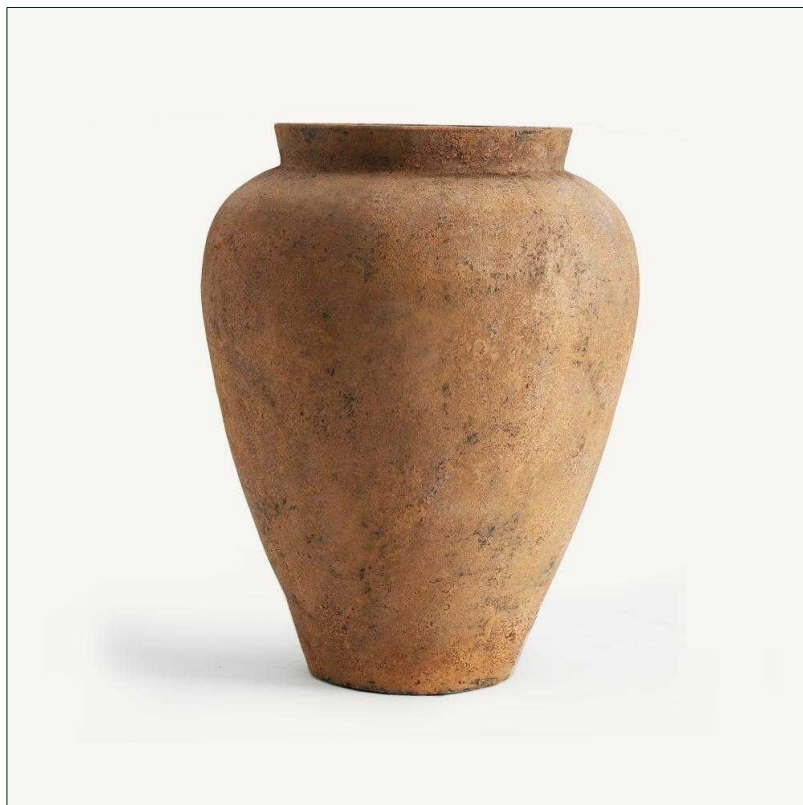

# VICAL

Ref. 27475 ERIDE VASE

UNIQUE PIECE

COMPOSITION

Terracotta in copper with a distressed finish

DIMENSIONS

Measurements (length x width x height):  
63 x 63 x 80 cm.

Weight:  
18,5 kg.