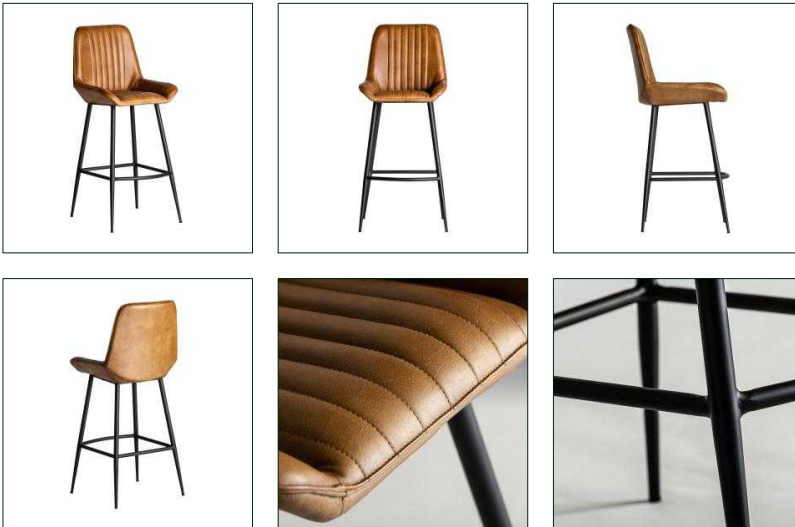

Packaging	Type	Units/Box	Content	Volume	Length	Wide	High	Weigth (Kg)
	CARTON	2	PRODUCT	0.344	1.05	63	52	24,2