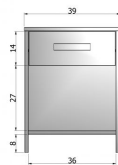

+31 88 96 66 300

info@deekhoorn.com

www.deekhoorn.com