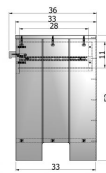

+31 88 96 66 300

info@deekhoorn.com

www.deekhoorn.com