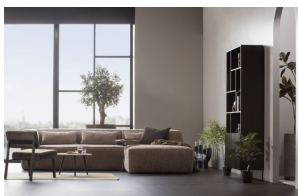

**DE
EEKHOORN**
dutch furniture

+31 88 96 66 300

info@deekhoorn.com

www.deekhoorn.com