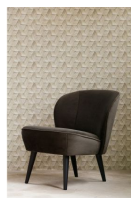

375690-156

SARA ARMCHAIR VELVET WARM GREEN

wozod

Dimensions	71x59x70
Material	100% pes
Color finish	green
Packages	1
Country of origin	PL
Assembly required	Assembly required
Intrastat Code	94016100

 **DE
EEKHOORN**
dutch furniture