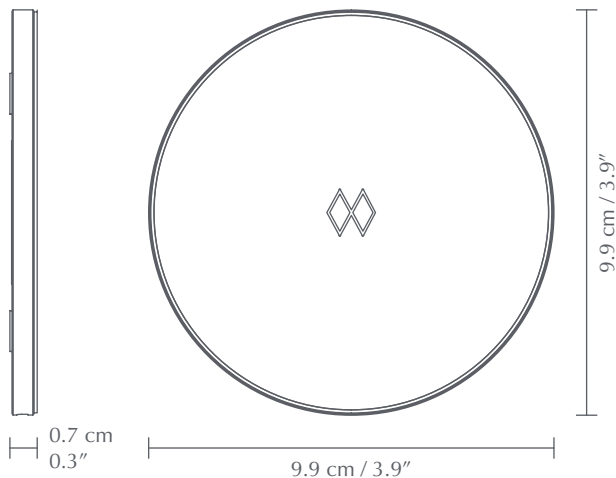

The Unifier™ is available in white/rose gold or black/chrome and it delivers a stable output, up to 10W.

Colour variations

black
chrome

white
rose gold

TESTS & CERTIFICATIONS

CE (for indoor use)

DIMENSIONS

Ø: 9.9 cm / 3.9"
H: 0.7 cm / 0.3"

MATERIAL

Aluminium and PC

WEIGHT INCL. PACKAGING

164 g / 5.8 oz

PACKAGING

Gift box dimensions (L x W x H):
12.8 x 12.8 x 2.9 cm / 5 x 5 x 1.1"

ASSEMBLY TIME

1 min - video guide at umage.com