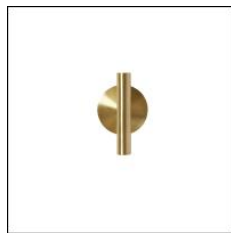

Product box length (cm)	21
Product box width (cm)	17
Product box height (cm)	11
Max. weight per hook (kg)	5
Reversible	Yes

Cleaning

Production

Available content

Image link

Image link

<https://images.hubsch-interior.com/?images=991319&account=PIM&mode=getFiles>

Click the link above to download all photo content for this product.

Images

The following photo content is available for this product.