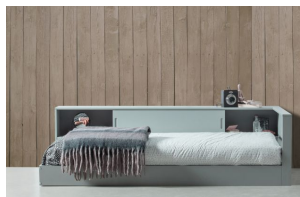

DE
EEKHOORN
dutch furniture

+31 88 96 66 300

info@deekhoorn.com

www.deekhoorn.com