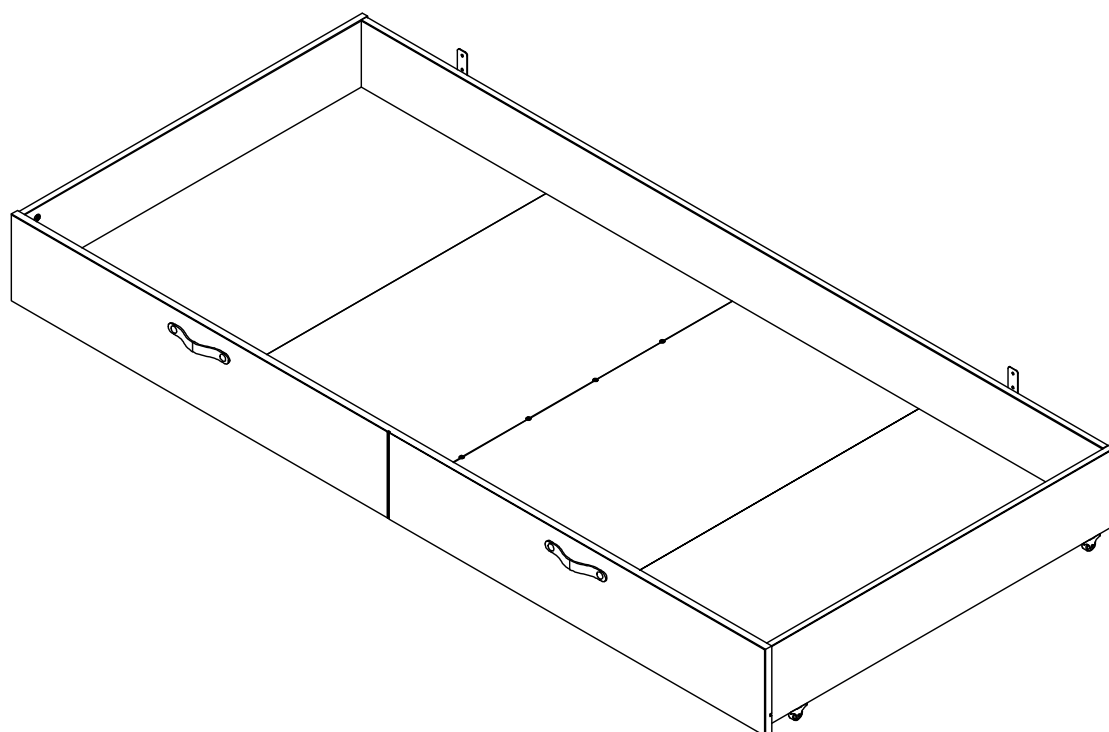

MORRIS BEDLADE

BETT SCHUBLADE - LIT TIROIR - BED DRAWER

wood MADE BY

Qty	Code	Thickness	Length	Width
3	BL	20	882,5	69
1	LA	15	1942	175
4	LB	3	488	893
1	LF	18	1975	197
1	LL	15	900	175
1	LR	15	900	175

10	34mm	AC000101	
10	Ø15mm	AC000102	
16	4x16mm	AC000204	
10	5x50mm	AC000214	
4	S 3.5x14mm	AC000239	
4	M4x15mm	AC000155	
2	25x117mm	AC000364	
4	8x35mm	AC000601	
6	18x42x29,5mm	AC000715	
2		AC005026	
1	SW3	AC000215	