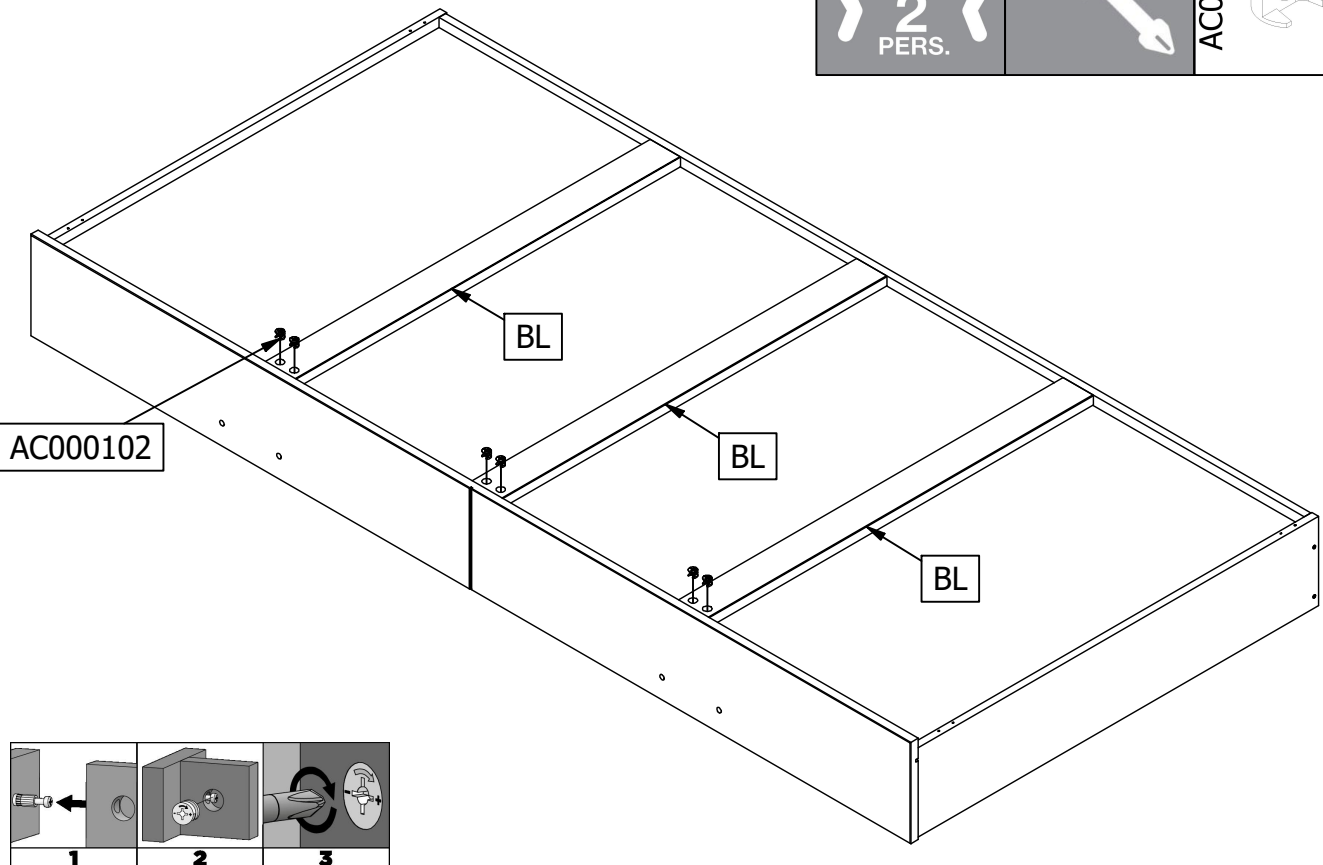

9

2 PERS.		AC000102	6x