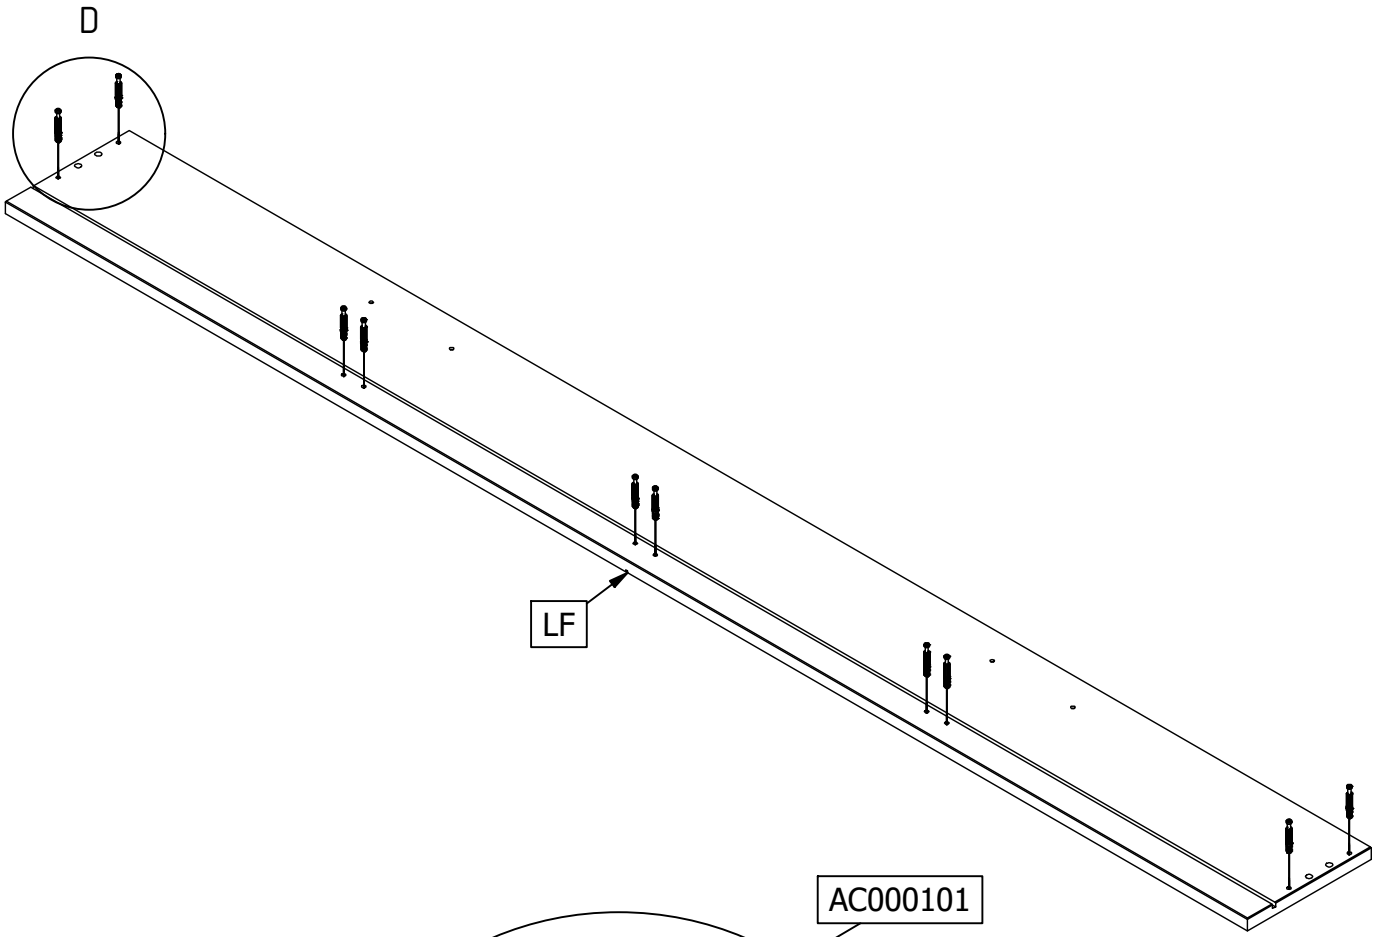

MORRIS BEDLADE

BETT SCHUBLADE - LIT TIROIR - BED DRAWER

wood MADE BY

Qty	Code	Thickness	Length	Width
3	BL	20	882,5	69
1	LA	15	1942	175
4	LB	3	488	893
1	LF	18	1975	197
1	LL	15	900	175
1	LR	15	900	175

10	34mm	AC000101	
10	Ø15mm	AC000102	
16	4x16mm	AC000204	
10	5x50mm	AC000214	
4	S 3.5x14mm	AC000239	
4	M4x15mm	AC000155	
2	25x117mm	AC000364	
4	8x35mm	AC000601	
6	18x42x29,5mm	AC000715	
2		AC005026	
1	SW3	AC000215	

1

2

3

		AC000215		1x	AC000214		4x
--	---	----------	---	----	----------	---	----

4

5

6

7