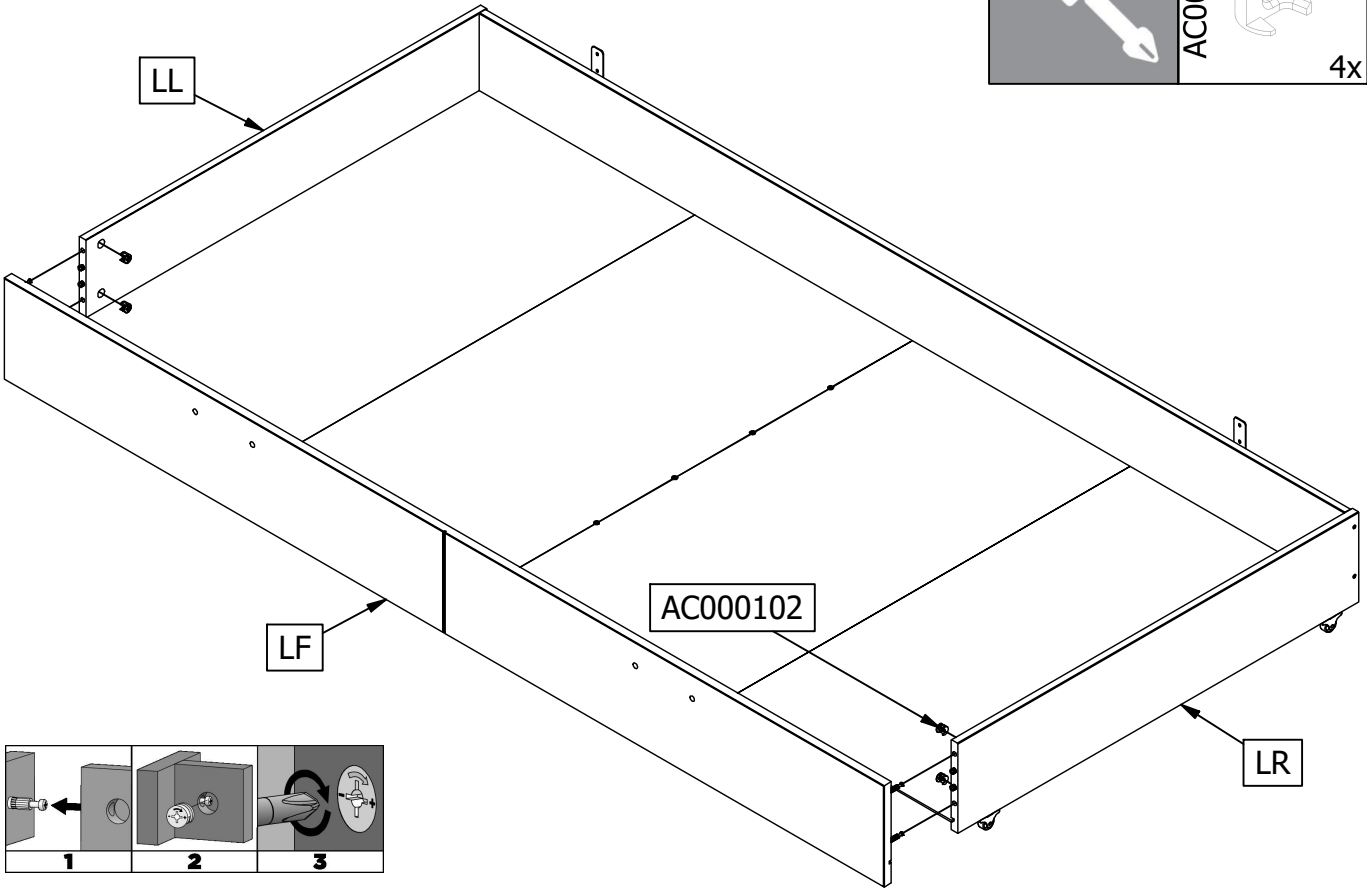

8

	AC000102	4x