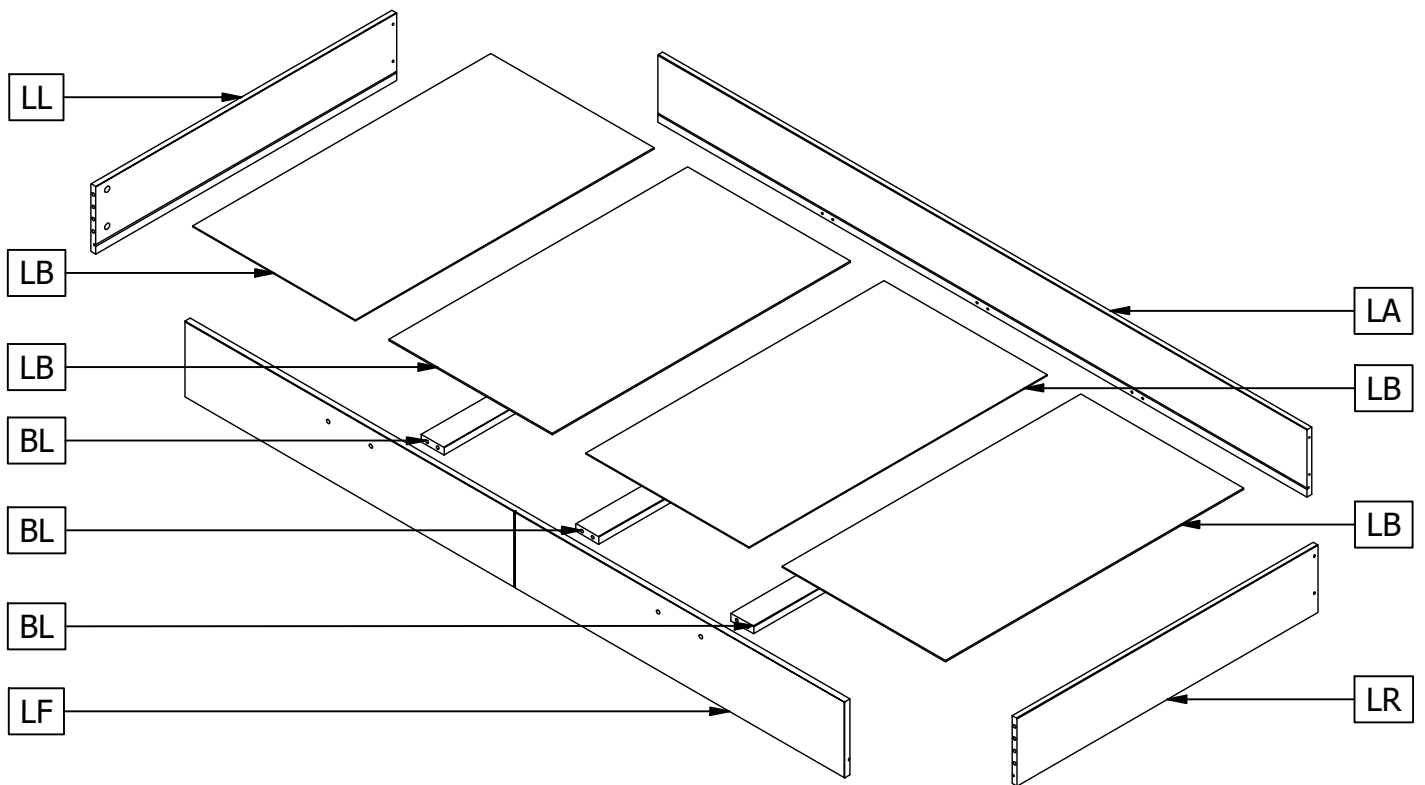

MORRIS BEDLADE

BETT SCHUBLADE - LIT TIROIR - BED DRAWER

wood MADE BY

Qty	Code	Thickness	Length	Width
3	BL	20	882,5	69
1	LA	15	1942	175
4	LB	3	488	893
1	LF	18	1975	197
1	LL	15	900	175
1	LR	15	900	175

10	34mm	AC000101	
10	Ø15mm	AC000102	
16	4x16mm	AC000204	
10	5x50mm	AC000214	
4	S 3.5x14mm	AC000239	
4	M4x15mm	AC000155	
2	25x117mm	AC000364	
4	8x35mm	AC000601	
6	18x42x29,5mm	AC000715	
2		AC005026	
1	SW3	AC000215	

1

2

3

		AC000215		1x	AC000214		4x
--	---	----------	---	----	----------	---	----

4

5

6

7