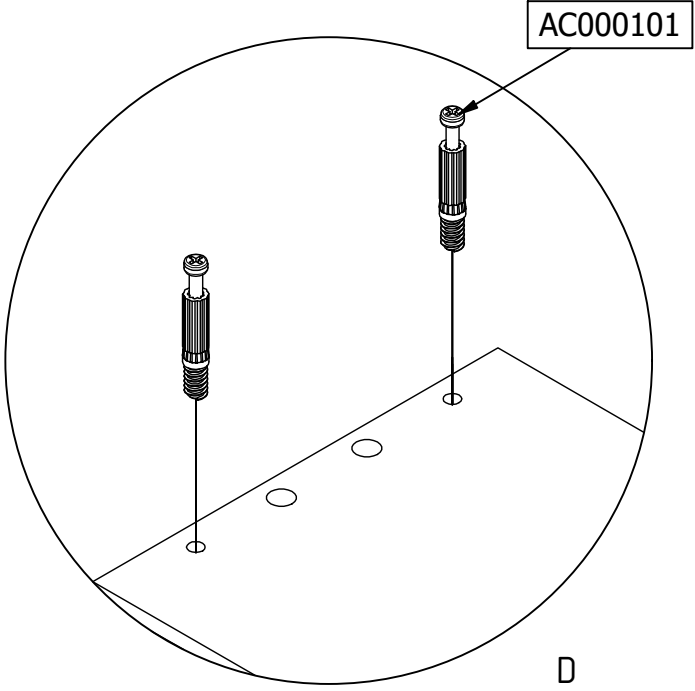

MORRIS BEDLADE

BETT SCHUBLADE - LIT TIROIR - BED DRAWER

wood MADE BY

Qty	Code	Thickness	Length	Width
3	BL	20	882,5	69
1	LA	15	1942	175
4	LB	3	488	893
1	LF	18	1975	197
1	LL	15	900	175
1	LR	15	900	175

10	34mm	AC000101	
10	Ø15mm	AC000102	
16	4x16mm	AC000204	
10	5x50mm	AC000214	
4	S 3.5x14mm	AC000239	
4	M4x15mm	AC000155	
2	25x117mm	AC000364	
4	8x35mm	AC000601	
6	18x42x29,5mm	AC000715	
2		AC005026	
1	SW3	AC000215	

1

2

3

		AC000215		1x	AC000214		4x
--	---	----------	---	----	----------	---	----

4

5

6

7