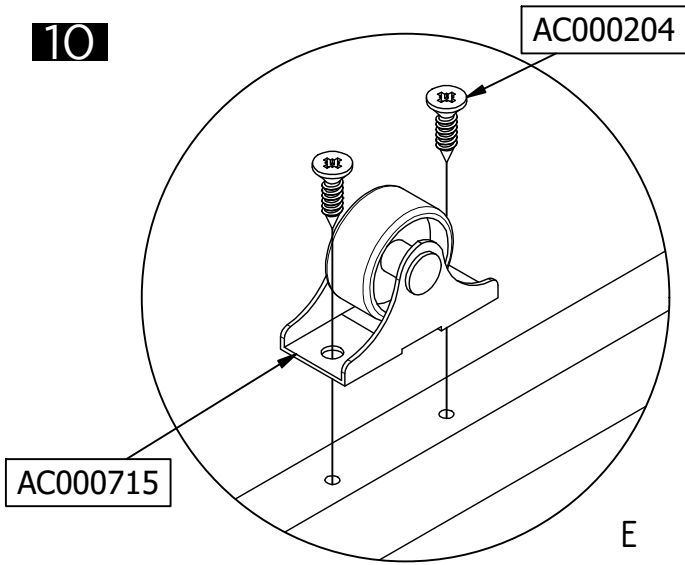

10

AC000204	12x	AC000715 6x