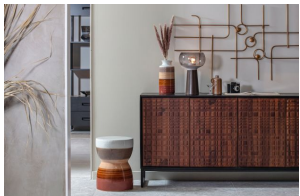

# NUTS SIDEBOARD SHEESAM WOOD WALNUT/BLACK

Dimensions 80x170x40

Material sheesam wood

Color finish walnut

Packages 1

Country of origin IN

Assembly required Assembly required

## Additional description

Tight, authentic sideboard  
Sheesame wood with a black and walnut finish  
Practical; 4 spacious storage compartments behind the doors  
H 80 x W 170 x D 40 cm

Nuts is a sleek dresser with an authentic look and feel and comes from the collection of the Dutch brand BePureHome. Nuts is made of sheesame wood and has a modern, tough black finish. The two doors are walnut colored and have been given a special pattern, giving Nuts an authentic character.

The sideboard has 4 doors. These doors are easy to open because they are equipped with a push to open system. Behind each door there is also a shelf, creating 2 storage compartments with the following size (hxwxd): 29.5x82x34.5 cm. In total there are 4 storage compartments available behind the 4 doors. The leg is made of black metal and has a height of 17 cm.