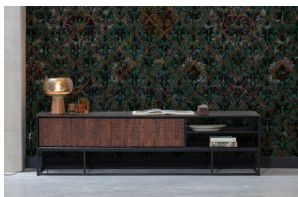

800291-W

NUTS TV STAND SHEESAM WOOD WALNUT/BLACK

EAN 8714713123667

Dimensions 46x175x43

Material sheesam wood

Color finish walnut

Packages 1

Country of origin IN

Additional description

Sleek, authentic TV cabinet
Sheesame wood with a black and walnut finish
Practical: storage space and 2 open compartments
Cabinet Supplied Pre - Assembled
H 46 x W 175 x D 43 cm

Nuts is a sleek TV cabinet with an authentic look and feel and comes from the collection of the Dutch brand BePureHome. Nuts is made of sheesame wood and has a modern, tough black finish. The two doors are walnut colored and have a special pattern, giving Nuts an authentic character.

The TV cabinet has 2 open compartments and 2 doors. The open compartments have the following dimensions (hxwx): 11x55,5x42 cm. The 2 doors are easy to open because they are equipped with a push to open system. Behind these doors is a storage compartment. The spaces behind these doors have the following dimensions (hxwx): 23.5x56x38.5 cm. The leg is made of black metal.