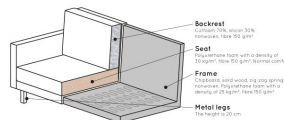

800971-198

RODEO CORNER SOFA RIGHT VELVET TEAL

Dimensions	85x266x86/213
Material	100% pes
Color finish	teal
Packages	2
Country of origin	PL
Assembly required	Assembly required

Additional description

The Rodeo series by BePureHome is modern, tough and contemporary. This corner sofa on the right is spacious, offers plenty of seating space and has a soft velvet fabric. Thanks to its slim frame and loose cushions, the sofa subtly shows in the living room. The legs are made of black metal.

This is the corner sofa on the right, when you stand in front of the sofa, the corner is on the right. The height of the bench is 85 cm, the length on the left is 266 cm, the length of the bench on the right is 213 cm and the depth is 88 cm. The width of the 2-seater part is 180 cm, the width of the corner part is 86 cm.

The seat height is 45 cm, the seat depth is 60 cm and the height of the armrests is 68 cm.

The velvet fabric with a velvet look feels soft, is of a heavy quality and suitable for intensive use. The fabric has not been tested for additional treatments and therefore we do not recommend impregnating the sofa. If this is deemed necessary, it is at y...