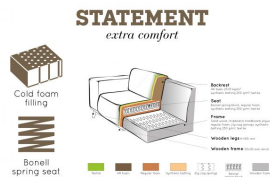

377088-17

STATEMENT 3-SEATER 230 CM SUEDINE BLACK

Additional description

Tough, robust 3-seater sofa
Black suede (100% PES) made from recycled PET bottles
Martindale 55,000
H 77 x W 230 x D 93 cm

A sofa like this stands as a clear element in the home. A sofa determines the atmosphere of the interior and this sofa offers a good basis for multiple living styles. This sofa Statement from the collection of BePureHome, is pure and tough and upholstered in a soft, black suede fabric (100% PES). The design of the Statement sofa is basic, but the size makes it stand out. This spacious 3-seater sofa offers plenty of room for the whole family and is very comfortable. The Statement sofa is available in several variants, fabrics and colours.

Statement has a seat height of 46 cm, a seat width of 195 cm and a seat depth of 62 cm. The seating area is 65 cm wide and the Statement sofa has three seating areas. The height of the back measured from the seat is 38 cm. The legs have a height of 15 cm and are made of black lacquered birch wood.