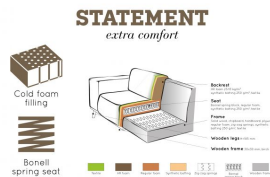

378652-C

STATEMENT CORNER SOFA LEFT BOUCLE CHESTNUT

Material 100% pes

Color finish chestnut

Packages 2

Country of origin LT

Assembly required Assembly required

Additional description

Attractive, eye-catching corner bench
Bouclé fabric (100% PES) in a chestnut shade
Also available in a right-hand version
H 77 x W 274 x D 210 cm

A bank like this stands as a clear element in the house. A sofa determines the atmosphere of the interior and this sofa provides a good basis for multiple living styles. This corner sofa Statement from the collection of BePureHome, is basic, but stands out because of its size. Statement is upholstered with a bouclé fabric (100% PES) in a chestnut color, giving the sofa a chic look and feel. This Statement corner sofa has plenty of seating space, is comfortable to sit on and is available in a right and left version. If you're standing in front of the sofa and the corner is on the left, it's the left version. The Statement sofa is available in several varieties, fabrics and colors.

Statement has a seat height of 45 cm, a seat width of 218 cm and a seat depth of 63 cm. The depth of the lounge area is 177 cm. The legs have a height of 15.5 cm and are made of black lacquered birch.