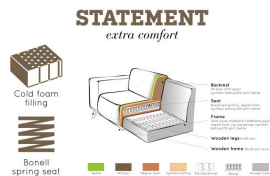

378652-K

STATEMENT CORNER SOFA LEFT BOUCLE COFFEE

Dimensions 77x274x210

Material 100% pes

Color finish coffee

Packages 2

Country of origin LT

Assembly required Assembly required

Additional description

Attractive, eye-catching corner bench
Bouclé fabric (100% PES) in a coffee tint
Also available in a right-hand version
H 77 x W 274 x D 210 cm

A bank like this stands as a clear element in the house. A sofa determines the atmosphere of the interior and this sofa provides a good basis for multiple living styles. This corner sofa Statement from the collection of BePureHome, is basic, but stands out because of its size. Statement is upholstered with a bouclé fabric (100% PES) in a coffee color, giving the sofa a chic look and feel. This Statement corner sofa has plenty of seating space, is comfortable to sit on and is available in a right and left version. If you're standing in front of the sofa and the corner is on the left, it's the left version. The Statement sofa is available in several varieties, fabrics and colors.

Statement has a seat height of 45 cm, a seat width of 218 cm and a seat depth of 63 cm.
The depth of the lounge ...