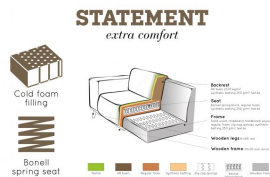

378652-N

STATEMENT CORNER SOFA LEFT BOUCLE NOUGAT

EAN	8714713118748
Dimensions	77x274x210
Material	100% pes
Color finish	nougat
Packages	2
Country of origin	LT
Assembly required	Assembly required

Additional description

Attractive, eye-catching corner bench
Bouclé fabric (100% PES) in a nougat shade
Also available in a right-hand version
H 77 x W 274 x D 210 cm

A bank like this stands as a clear element in the house. A sofa determines the atmosphere of the interior and this sofa provides a good basis for multiple living styles. This corner sofa Statement from the collection of BePureHome, is basic, but stands out because of its size. Statement is upholstered with a bouclé fabric (100% PES) in a nougat color, which gives the sofa a chic look and feel. This corner sofa Statement has plenty of seating space, sits comfortably and is available in a right and left version. If you're standing in front of the sofa and the corner is on the left, it's the left version. The Statement sofa is available in several varieties, fabrics and colors