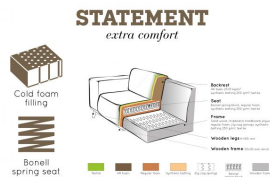

378655-K

STATEMENT CORNER SOFA RIGHT BOUCLE COFFEE

Additional description

Attractive, eye-catching corner bench
Bouclé fabric (100% PES) in a coffee tint
Also available in a left-hand variant
H 77 x W 274 x D 210 cm

A bank like this stands as a clear element in the house. A sofa determines the atmosphere of the interior and this sofa provides a good basis for multiple living styles. This corner sofa Statement from the collection of BePureHome, is basic, but stands out because of its size. Statement is upholstered with a bouclé fabric (100% PES) in a coffee color, giving the sofa a chic look and feel. This Statement corner sofa has plenty of seating space, is comfortable to sit on and is available in a right and left version. If you're standing in front of the sofa and the corner is on the right, it's the right version. The Statement sofa is available in several variants, fabrics and colors.

Statement has a seat height of 45 cm, a seat width of 218 cm and a seat depth of 63 cm. The depth of the lounge area is 177 cm. The legs have a height of 15.5 cm and are made of black lacquered birch.