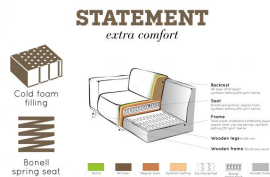

378656-B

STATEMENT XL 4-SEATER 372 CM BOUCLE BEIGE

Packages

2

Country of origin

LT

Assembly required

Assembly required

Additional description

Robust, elegant 4-seater sofa
Bouclé fabric (100% PES) in a beige shade
Martindale 100,000
H 77 x W 372 x D 93 cm

A bank like this stands as a clear element in the house. A sofa determines the atmosphere of the interior and this sofa provides a good basis for multiple living styles. This sofa Statement xl from the collection of BePureHome, is basic, but certainly stands out because of its size! Statement is upholstered with a bouclé fabric (100% PES) in a beige color, which gives the sofa a chic look and feel. This spacious 4-seater xl bench offers plenty of room for the whole family and sits wonderfully. The Statement sofa is available in several variants, fabrics and colors.

Statement has a seat height of 45 cm, a seat width of 312 cm and a seat depth of 63 cm. The legs have a height of 15.5 cm and are made of black lacquered birch.

Maintenance

In case of stains, dab dry immediately with a clean cloth or tissue. Do not rub! Most liquids can be removed with lukewarm water. Use a gentle, circular movement from the outside to the inside.