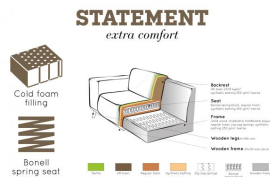

# STATEMENT XL 4-SEATER 372 CM BOUCLE CHESTNUT

Color finish chestnut

Packages 2

Country of origin LT

Assembly required Assembly required

## Additional description

Robust, elegant 4-seater sofa  
Bouclé fabric (100% PES) in a chestnut shade  
Martindale 100,000  
H 77 x W 372 x D 93 cm

A bank like this stands as a clear element in the house. A sofa determines the atmosphere of the interior and this sofa provides a good basis for multiple living styles. This sofa Statement xl from the collection of BePureHome, is basic, but certainly stands out because of its size! Statement is upholstered with a bouclé fabric (100% PES) in a chestnut color, which gives the sofa a chic look and feel. This spacious 4-seater xl bench offers plenty of room for the whole family and sits wonderfully. The Statement sofa is available in several varieties, fabrics and colors.

Statement has a seat height of 45 cm, a seat width of 312 cm and a seat depth of 63 cm. The legs have a height of 15.5 cm and are made of black lacquered birch.