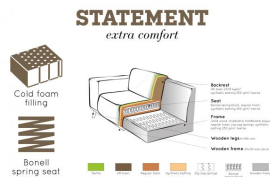

378656-K

STATEMENT XL 4-SEATER 372 CM BOUCLE COFFEE

Material 100% pes

Color finish coffee

Packages 2

Country of origin LT

Assembly required Assembly required

Additional description

Robust, elegant 4-seater sofa
Bouclé fabric (100% PES) in a coffee tint
Martindale 100,000
H 77 x W 372 x D 93 cm

A bank like this stands as a clear element in the house. A sofa determines the atmosphere of the interior and this sofa provides a good basis for multiple living styles. This sofa Statement xl from the collection of BePureHome, is basic, but certainly stands out because of its size! Statement is upholstered with a bouclé fabric (100% PES) in a coffee color, which gives the sofa a chic look and feel. This spacious 4-seater xl bench offers plenty of room for the whole family and sits wonderfully. The Statement sofa is available in several varieties, fabrics and colors.

Statement has a seat height of 45 cm, a seat width of 312 cm and a seat depth of 63 cm. The legs have a height of 15.5 cm and are made of black lacquered birch.

Maintenance

In case of stains, dab dry immediately with a clean cloth or tissue. Do not rub! Most liquids can be removed with lukewarm water. Use a gentle, circular movement from t