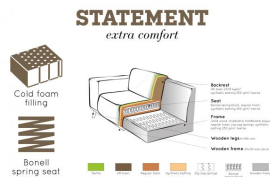

378656-N

STATEMENT XL 4-SEATER 372 CM BOUCLE NOUGAT

Dimensions 77x372x93

Material 100% pes

Color finish nougat

Packages 2

Country of origin LT

Assembly required Assembly required

Additional description

Robust, elegant 4-seater sofa
Bouclé fabric (100% PES) in a nougat shade
Martindale 100,000
H 77 x W 372 x D 93 cm

A bank like this stands as a clear element in the house. A sofa determines the atmosphere of the interior and this sofa provides a good basis for multiple living styles. This sofa Statement xl from the collection of BePureHome, is basic, but certainly stands out because of its size! Statement is upholstered with a bouclé fabric (100% PES) in a nougat color, which gives the sofa a chic look and feel. This spacious 4-seater xl bench offers plenty of room for the whole family and sits wonderfully. The Statement sofa is available in several variants, fabrics and colors.

Statement has a seat height of 45 cm, a seat width of 312 cm and a seat depth of 63 cm. The legs have a height of 15.5 cm and are made of black lacquered birch.

Maintenance
In case of stains, dab dry in