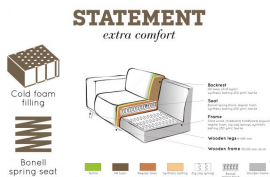

378657-K

STATEMENT 4-SEATER 280 CM BOUCLE COFFEE

Productcode 378657-K

EAN 8714713118946

Dimensions 77x280x93

Material 100% pes

Color finish coffee

Packages 2

Country of origin LT

Assembly required Assembly required

Additional description

Robust, elegant 4-seater sofa
Bouclé fabric (100% PES) in a coffee tint
Martindale 100,000
H 77 x W 280 x D 93 cm

A bank like this stands as a clear element in the house. A sofa determines the atmosphere of the interior and this sofa provides a good basis for multiple living styles. This sofa Statement from the collection of BePureHome, is basic, but stands out because of its size. Statement is upholstered with a bouclé fabric (100% PES) in a coffee color, which gives the sofa a chic look and feel. This spacious 4-seater sofa offers plenty of room for the whole family and sits wonderfully.

Statement has a seat height of 45 cm, a seat width of 244 cm and a seat ...

+31 88 96 66 300

info@deekhoorn.com

www.deekhoorn.com