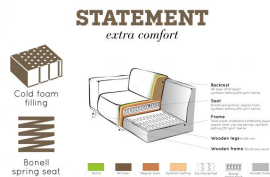

378657-U

STATEMENT 4-SEATER 280 CM BOUCLE BUTTER

Assembly required

Assembly required

Additional description

Robust, elegant 4-seater sofa
Bouclé fabric (100% PES) in a butter shade
Martindale 100,000
H 77 x W 280 x D 93 cm

A bank like this stands as a clear element in the house. A sofa determines the atmosphere of the interior and this sofa provides a good basis for multiple living styles. This sofa Statement from the collection of BePureHome, is basic, but stands out because of its size. Statement is upholstered with a bouclé fabric (100% PES) in a butter color, which gives the sofa a chic look and feel. This spacious 4-seater sofa offers plenty of room for the whole family and sits wonderfully. The Statement sofa is available in several varieties, fabrics and colors.

Statement has a seat height of 45 cm, a seat width of 244 cm and a seat depth of 63 cm. The legs have a height of 15.5 cm and are made of black lacquered birch.

Maintenance

In case of stains, dab dry immediately with a clean cloth or tissue. Do not rub! Most liquids can be removed with lukewarm water. Use a gentle, circular movement from the outside to the inside.