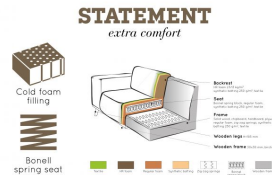

378680-12

STATEMENT 1-SEATER ELEMENT VELVET TAUPE

Material 100% pes

Color finish taupe

Packages 1

Country of origin LT

Assembly required Assembly required

Additional description

Practical, robust 1-seater element
Velvet (100% PES) in a taupe colour
Extension element for the Statement corner sofa, 4-seater sofa and 4-seater xl bench
H 77 x W 79 x D 93 cm

Is the Statement corner sofa, the 4-seater sofa or the 4-seater xl sofa not big enough? Then this Statement 1-seater element is the perfect extension for these benches. Give just that little extra space. This Statement 1-seater element from the collection of the Dutch brand BePureHome is pure and cool.

Statement has a seat height of 45 cm, a seat width of 83 cm and a seat depth of 63 cm. The legs have a height of 18.5 cm and are made of black lacquered birch. The brackets to attach this 1-seater element to the Statement corner sofa, 4-seater sofa or 4-seater xl bench have to be assembled by yourself.