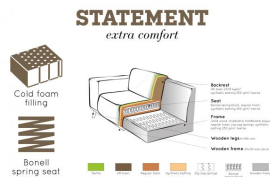

# STATEMENT 1-SEATER ELEMENT VELVET HONEY YELLOW

Dimensions 77x79x93

Material 100% pes

Color finish honey yellow

Packages 1

Country of origin LT

Assembly required Assembly required

## Additional description

Practical, robust 1-seater element  
Velvet (100% PES) in a honey yellow colour.  
Extension element for the Statement corner sofa, 4-seater sofa and 4-seater xl bench  
H 77 x W 79 x D 93 cm

Is the Statement corner sofa, the 4-seater sofa or the 4-seater xl sofa not big enough? Then this Statement 1-seater element is the perfect extension for these benches. Give just that little extra space. This Statement 1-seater element from the collection of the Dutch brand BePureHome is pure and cool.

Statement has a seat height of 45 cm, a seat width of 83 cm and a seat depth of 63 cm. The legs have a height of 18.5 cm and are made of black lacquered birch. The brackets to attach this 1-seater element to the Statement corner sofa, 4-seater sofa or 4-seater xl bench have to be assembled by yourself.