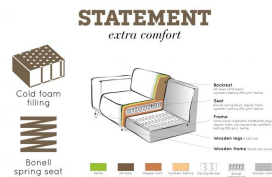

# STATEMENT 1-SEATER ELEMENT VELVET WARM GREEN

EAN	8714713124183
Dimensions	77x79x93
Material	100% pes
Color finish	warm green
Packages	1
Country of origin	LT
Assembly required	Assembly required

## Additional description

Practical, robust 1-seater element  
Velvet (100% PES) in a warm green colour  
Extension element for the Statement corner sofa, 4-seater sofa and 4-seater xl bench  
H 77 x W 79 x D 93 cm

Is the Statement corner sofa, the 4-seater sofa or the 4-seater xl sofa not big enough? Then this Statement 1-seater element is the perfect extension for these benches. Give just that little extra space. This Statement 1-seater element from the collection of the Dutch brand BePureHome is pure and cool.

Statement has a seat height of 45 cm, a seat width of 83 cm and a seat depth of 63 cm. The legs have a height of 18.5 cm and are made of black lacquered birch. The brackets to attach this 1-seater element to the Statement corner sofa, 4-seater sofa or 4-seater xl bench have to be assembled by yourself!