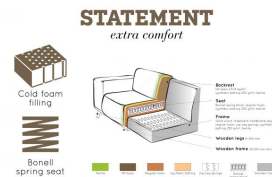

378680-U

STATEMENT 1-SEATER ELEMENT BOUCLE BUTTER

Country of origin

LT

Additional description

Practical, robust 1-seater element
Bouclé fabric (100% PES) in a butter shade
Extension element for the Statement corner sofa, 4-seater sofa and 4-seater xl bench
H 77 x W 79 x D 93 cm

Is the Statement corner sofa, the 4-seater sofa or the 4-seater xl sofa not big enough? Then this Statement 1-seater element is the perfect extension for these benches. Give just that little extra space. This Statement 1-seater element from the collection of the Dutch brand BePureHome is pure and cool.

Statement has a seat height of 45 cm, a seat width of 83 cm and a seat depth of 63 cm. The legs have a height of 18.5 cm and are made of black lacquered birch. The brackets to attach this 1-seater element to the Statement corner sofa, 4-seater sofa or 4-seater xl bench have to be assembled by yourself.