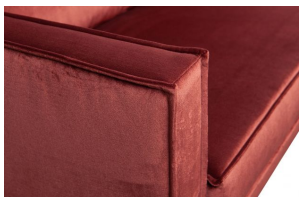

800743-205

RODEO DAYBED LEFT VELVET CHESTNUT

Material

100% pes

Color finish

chestnut

Additional description

The Rodeo daybed is the new version of BePureHome's successful Rodeo series. This sofa is modern, chic and contemporary. The daybed has a unique design and is made in a beautiful velvet fabric. Thanks to the slim frame it subtly shows off in the living room. The legs are made of black metal.

The total seat width is 194 cm, the seat height is 47 cm and the seat depth is 63 cm. The daybed comes with a spacious back cushion (128x45 cm), making it really lounging on this lovely sofa!

The dimensions are (hxwxd) 85x203x86 cm. The Rodeo daybed is the new version of BePureHome's successful Rodeo series. This sofa is modern, chic and contemporary. The daybed has a unique design and is made in a beautiful velvet fabric. Thanks to the slim frame it subtly shows off in the living room. The legs are made of black metal.

The total seat width is 194 cm, the seat height is 47 cm and the seat depth is 63 cm. The daybed comes with a spacious back cushion (128x45 cm), making it really lounging on this lovely sofa!

The dimensions are (hxwxd) 85x203x86 cm....