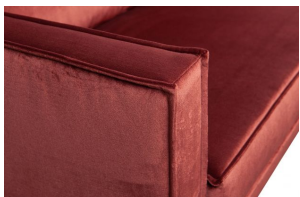

800902-205

RODEO CHAISE LONGUE RIGHT VELVET CHESTNUT

Material 100% pes

Color finish chestnut

Packages 2

Country of origin PL

Additional description

The Rodeo seating series from the BePureHome brand is modern, tough and contemporary. This chaise longue sofa on the right is generous, offers plenty of seating space and has a soft velvet fabric. Because of the slim frame and loose cushions, the sofa subtly shows in the living room.

The legs are made of black metal. The seat height is 45 cm, the seat width is 274 cm (of the long chair part 120 cm), the seat depth is 60 cm (of the long chair part 125 cm) and the height of the armrests is 67 cm.

The Rodeo seating series consists of a 3-seater sofa, a 2.5-seater sofa, a chaise longue, a footstool on legs and an armchair/loveseat, a dining couch and a dining chair. The Rodeo seating series from the BePureHome brand is modern, tough and contemporary. This chaise longue sofa on the right is generous, offers plenty of sea...