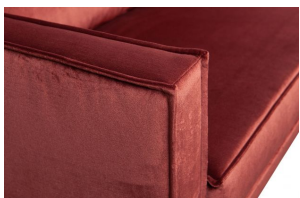

## RODEO CORNER SOFA LEFT VELVET CHESTNUT

Dimensions	85x266x86/213
Material	100% pes
Color finish	chestnut
Packages	2
Country of origin	PL

### Additional description

The Rodeo series by BePureHome is modern, tough and contemporary. This corner sofa on the left is generous, offers plenty of seating space and features a soft velvet fabric. Thanks to its slim frame and loose cushions, the sofa subtly shows off in the living room. The legs are made of black metal.

The seat height is 45 cm, the seat depth is 60 cm and the height of the armrests is 68 cm.

The velvet fabric with a velvet look feels soft, is of a heavy quality and suitable for intensive use. The fabric has not been tested for additional treatments and therefore we do not recommend impregnating the sofa. If this is deemed necessary, it is at your own risk and we recommend testing it out in a spot - out of sight.