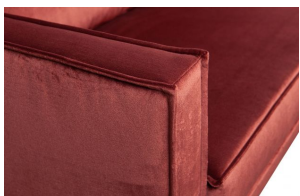

800971-205

RODEO CORNER SOFA RIGHT VELVET CHESTNUT

Material 100% pes

Color finish chestnut

Additional description

The Rodeo series by BePureHome is modern, tough and contemporary. This corner sofa on the right is generous, offers plenty of seating space and features a soft velvet fabric. Thanks to its slim frame and loose cushions, the sofa subtly shows off in the living room. The legs are made of black metal.

This is the corner sofa on the right, if you stand in front of the sofa, the corner is on the right. The height of the sofa is 85 cm, the length on the left is 266 cm, the length on the right is 213 cm and the depth is 88 cm. The width of the 2-seater part is 180 cm, the width of the corner part is 86 cm.

The seat height is 45 cm, the seat depth is 60 cm and the height of the armrests is 68 cm.

The velvet fabric with a velvet look feels soft, is of a heavy quality and suitable for intensive use. The fabric has not been tested for additional treatments and therefore we do not recommend impregnating the sofa. If this is deemed necessary, it is at your own risk and we recommend testing it out in a spot - out of sight.

The Rodeo series consists of this corner sofa, a 3-seater sofa, a 2.5-seater sofa, armchair/loveseat, the Rodeo 120x60 hocker, a dining bench and the Rodeo dining chair...