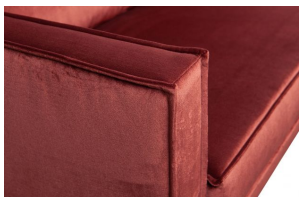

800905-205

RODEO CHAISE LONGUE LEFT VELVET CHESTNUT

EAN 8714713125951

Dimensions 85x300x86/155

Material 100% pes

Color finish chestnut

Additional description

The Rodeo seating series from the BePureHome brand is modern, tough and contemporary. This chaise longue sofa on the left is generous, offers plenty of seating space and has a soft velvet fabric. Because of the slim frame and loose cushions, the sofa subtly shows in the living room.

The legs are made of black metal. The seat height is 45 cm, the seat width is 274 cm (of the long chair part 120 cm), the seat depth is 60 cm (of the long chair part 125 cm) and the height of the armrests is 67 cm.

The Rodeo seating series consists of a 3-seater sofa, a 2.5-seater sofa, a chaise longue, a footstool on legs and an armchair/loveseat, a dining couch and a dining chair....

+31 88 96 66 300

info@deekhoorn.com