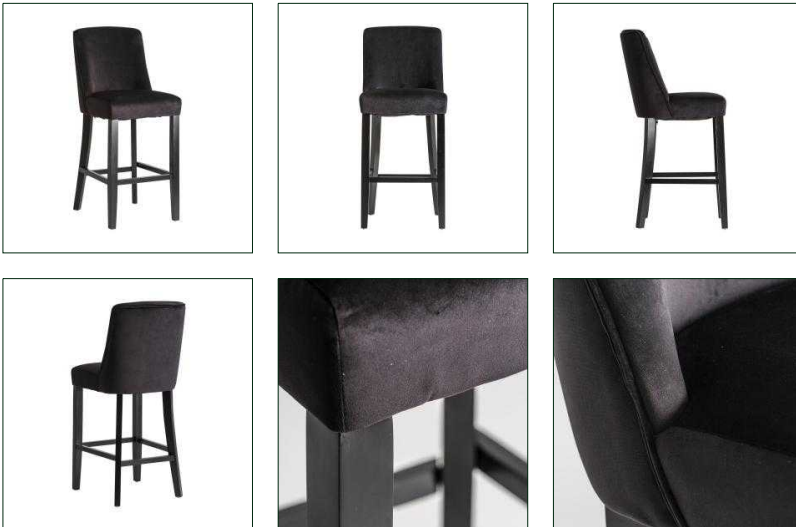

Packaging	Type	Units/Box	Content	Volume	Length	Wide	High	Weigth (Kg)
	CARTON	2	PRODUCT	0.2197	72	57	54	21,9